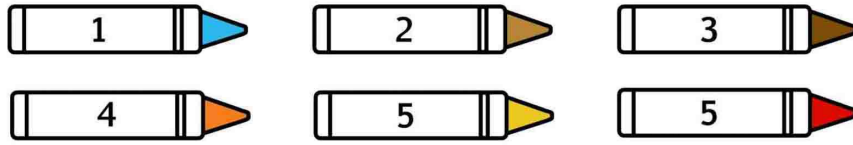

Memorial Day

Color By Number Worksheet

Directions: Fill in the colors using the matching the codes.

Memorial Day

Color By Number Worksheet

Directions: Fill in the colors using the matching the codes.

Memorial Day

Color By Number Worksheet

Directions: Fill in the colors using the matching the codes.

Memorial Day

Color By Number Worksheet

Directions: Fill in the colors using the matching the codes.

Memorial Day

Color By Number Worksheet